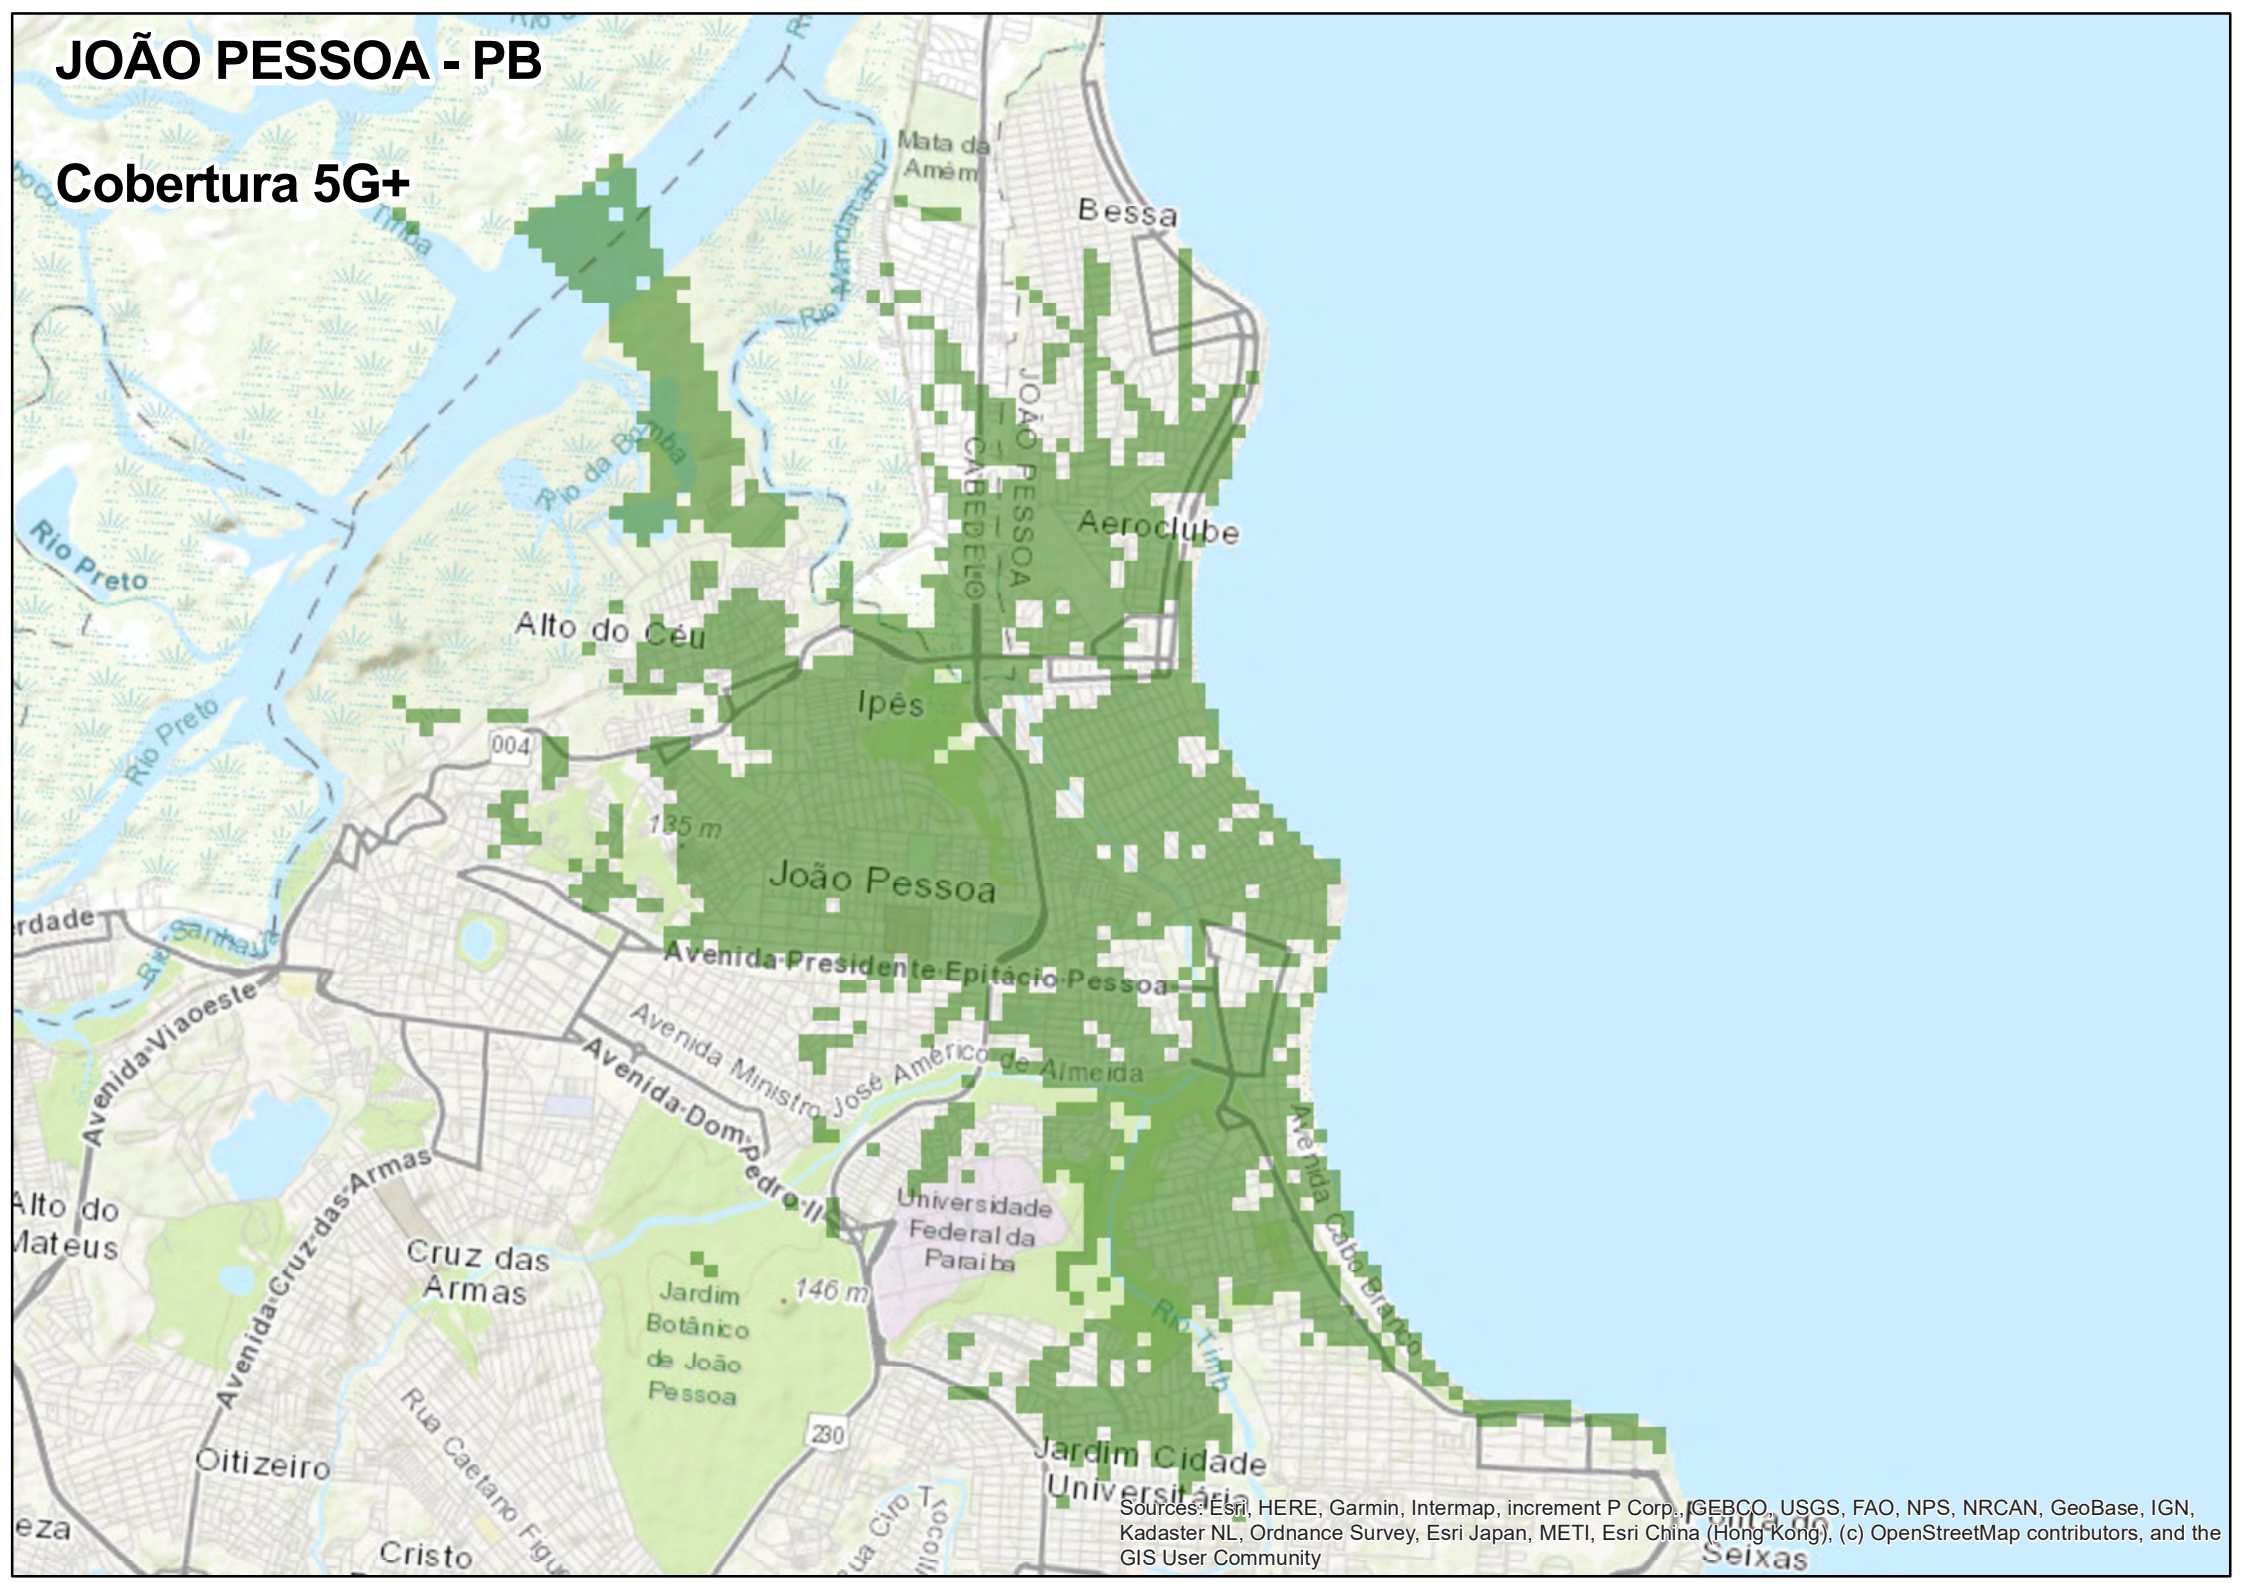

BELO HORIZONTE - MG

Cobertura 5G+

Sources: Esri, HERE, Garmin, Intermap, increment P Corp., GEBCO, USGS, FAO, NPS, NRCAN, GeoBase, IGN, Kadaster NL, Ordnance Survey, Esri Japan, METI, Esri China (Hong Kong), (c) OpenStreetMap contributors, and the GIS User Community

BRASÍLIA - DF

Cobertura 5G+

Sources: Esri, HERE, Garmin, Intermap, increment P Corp., GEBCO, USGS, FAO, NPS, NRCAN, GeoBase, IGN, Kadaster NL, Ordnance Survey, Esri Japan, METI, Esri China (Hong Kong), (c) OpenStreetMap contributors, and the GIS User Community

JOÃO PESSOA - PB

Cobertura 5G+

Sources: Esri, HERE, Garmin, Intermap, increment P Corp., GEBCO, USGS, FAO, NPS, NRCAN, GeoBase, IGN, Kadaster NL, Ordnance Survey, Esri Japan, METI, Esri China (Hong Kong), (c) OpenStreetMap contributors, and the GIS User Community

PORTO ALEGRE - RS

Cobertura 5G+

Sources: Esri, HERE, Garmin, Intermap, increment P Corp., GEBCO, USGS, FAO, NPS, NRCAN, GeoBase, IGN, Kadaster NL, Ordnance Survey, Esri Japan, METI, Esri China (Hong Kong), (c) OpenStreetMap contributors, and the GIS User Community