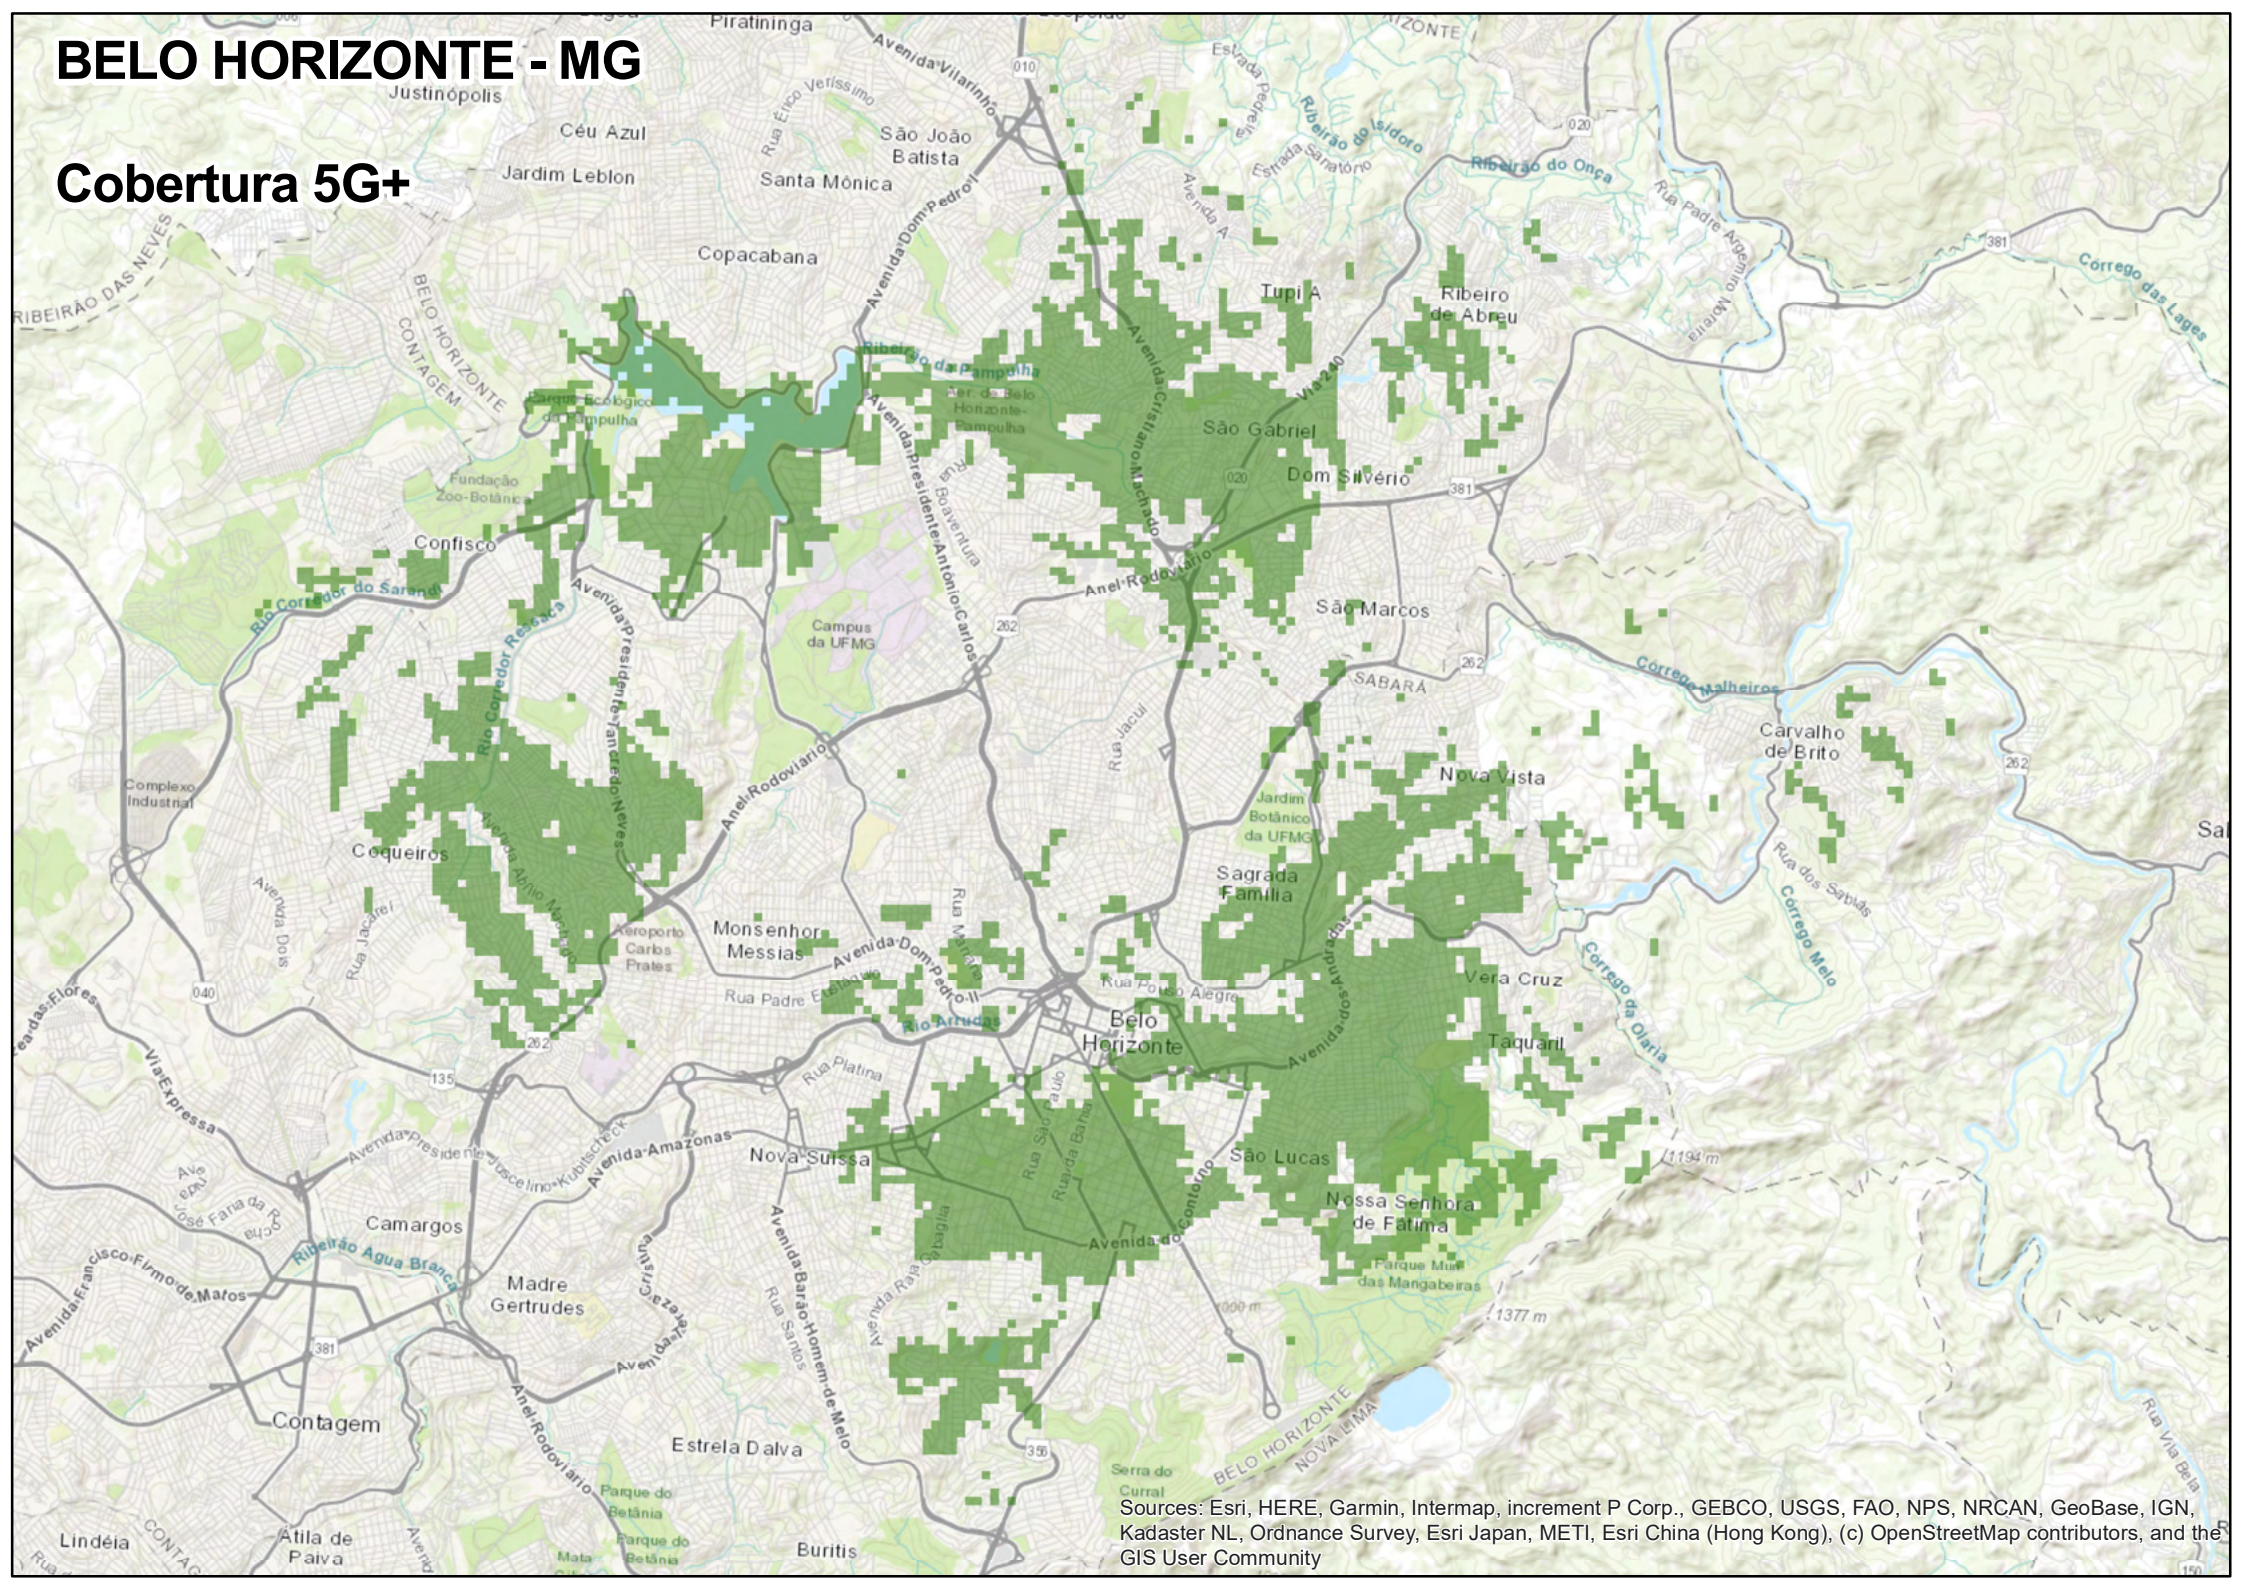

BELO HORIZONTE - MG

Cobertura 5G+

Sources: Esri, HERE, Garmin, Intermap, increment P Corp., GEBCO, USGS, FAO, NPS, NRCAN, GeoBase, IGN, Kadaster NL, Ordnance Survey, Esri Japan, METI, Esri China (Hong Kong), (c) OpenStreetMap contributors, and the GIS User Community

BRASÍLIA - DF

Cobertura 5G+

Sources: Esri, HERE, Garmin, Intermap, increment P Corp., GEBCO, USGS, FAO, NPS, NRCAN, GeoBase, IGN, Kadaster NL, Ordnance Survey, Esri Japan, METI, Esri China (Hong Kong), (c) OpenStreetMap contributors, and the GIS User Community

JOÃO PESSOA - PB

Cobertura 5G+

Sources: Esri, HERE, Garmin, Intermap, increment P Corp., GEBCO, USGS, FAO, NPS, NRCAN, GeoBase, IGN, Kadaster NL, Ordnance Survey, Esri Japan, METI, Esri China (Hong Kong), (c) OpenStreetMap contributors, and the GIS User Community

SÃO PAULO - SP

Cobertura 5G+

Sources: Esri, HERE, Garmin, Intermap, increment P Corp., GEBCO, USGS, FAO, NPS, NRCAN, GeoBase, IGN, Kadaster NL, Ordnance Survey, Esri Japan, METI, Esri China (Hong Kong), (c) OpenStreetMap contributors, and the GIS User Community