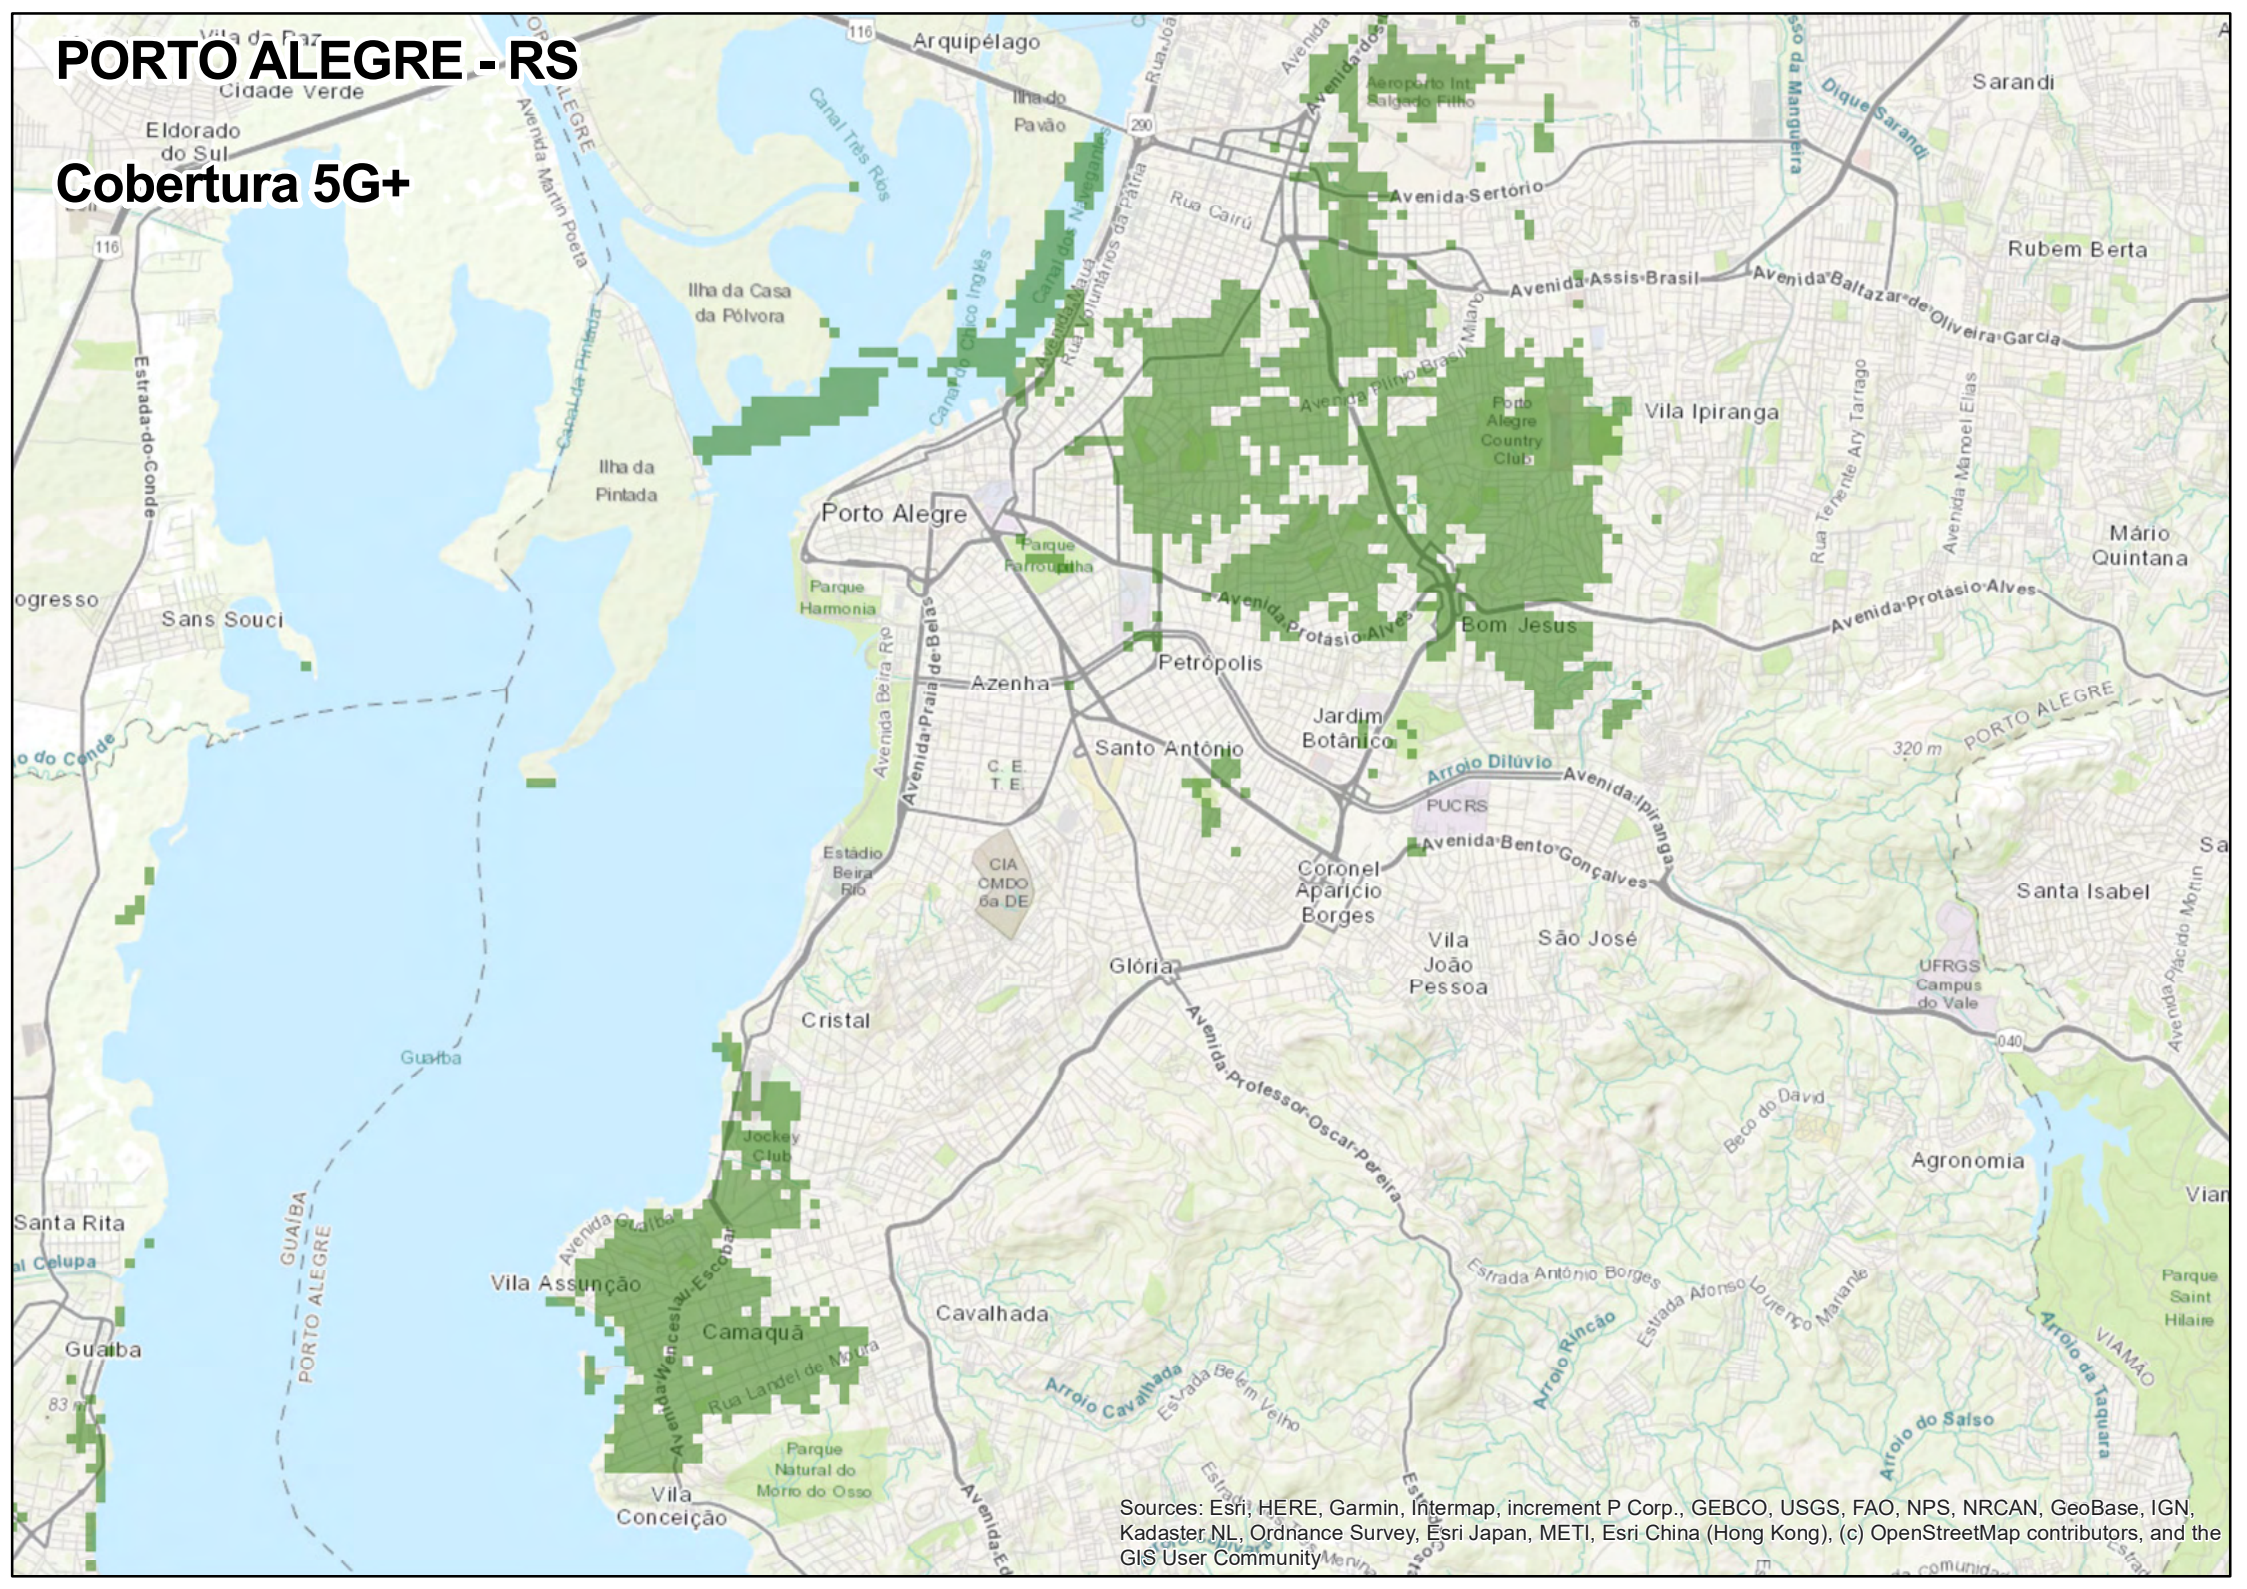

BRASÍLIA - DF

Cobertura 5G+

Sources: Esri, HERE, Garmin, Intermap, increment P Corp., GEBCO, USGS, FAO, NPS, NRCAN, GeoBase, IGN, Kadaster NL, Ordnance Survey, Esri Japan, METI, Esri China (Hong Kong), (c) OpenStreetMap contributors, and the GIS User Community

JOÃO PESSOA - PB

Cobertura 5G+

Sources: Esri, HERE, Garmin, Intermap, increment P Corp., GEBCO, USGS, FAO, NPS, NRCAN, GeoBase, IGN, Kadaster NL, Ordnance Survey, Esri Japan, METI, Esri China (Hong Kong), (c) OpenStreetMap contributors, and the GIS User Community

PORTO ALEGRE - RS

Cobertura 5G+

Sources: Esri, HERE, Garmin, Intermap, increment P Corp., GEBCO, USGS, FAO, NPS, NRCAN, GeoBase, IGN, Kadaster NL, Ordnance Survey, Esri Japan, METI, Esri China (Hong Kong), (c) OpenStreetMap contributors, and the GIS User Community

SÃO PAULO - SP

Cobertura 5G+

Sources: Esri, HERE, Garmin, Intermap, increment P Corp., GEBCO, USGS, FAO, NPS, NRCAN, GeoBase, IGN, Kadaster NL, Ordnance Survey, Esri Japan, METI, Esri China (Hong Kong), (c) OpenStreetMap contributors, and the GIS User Community