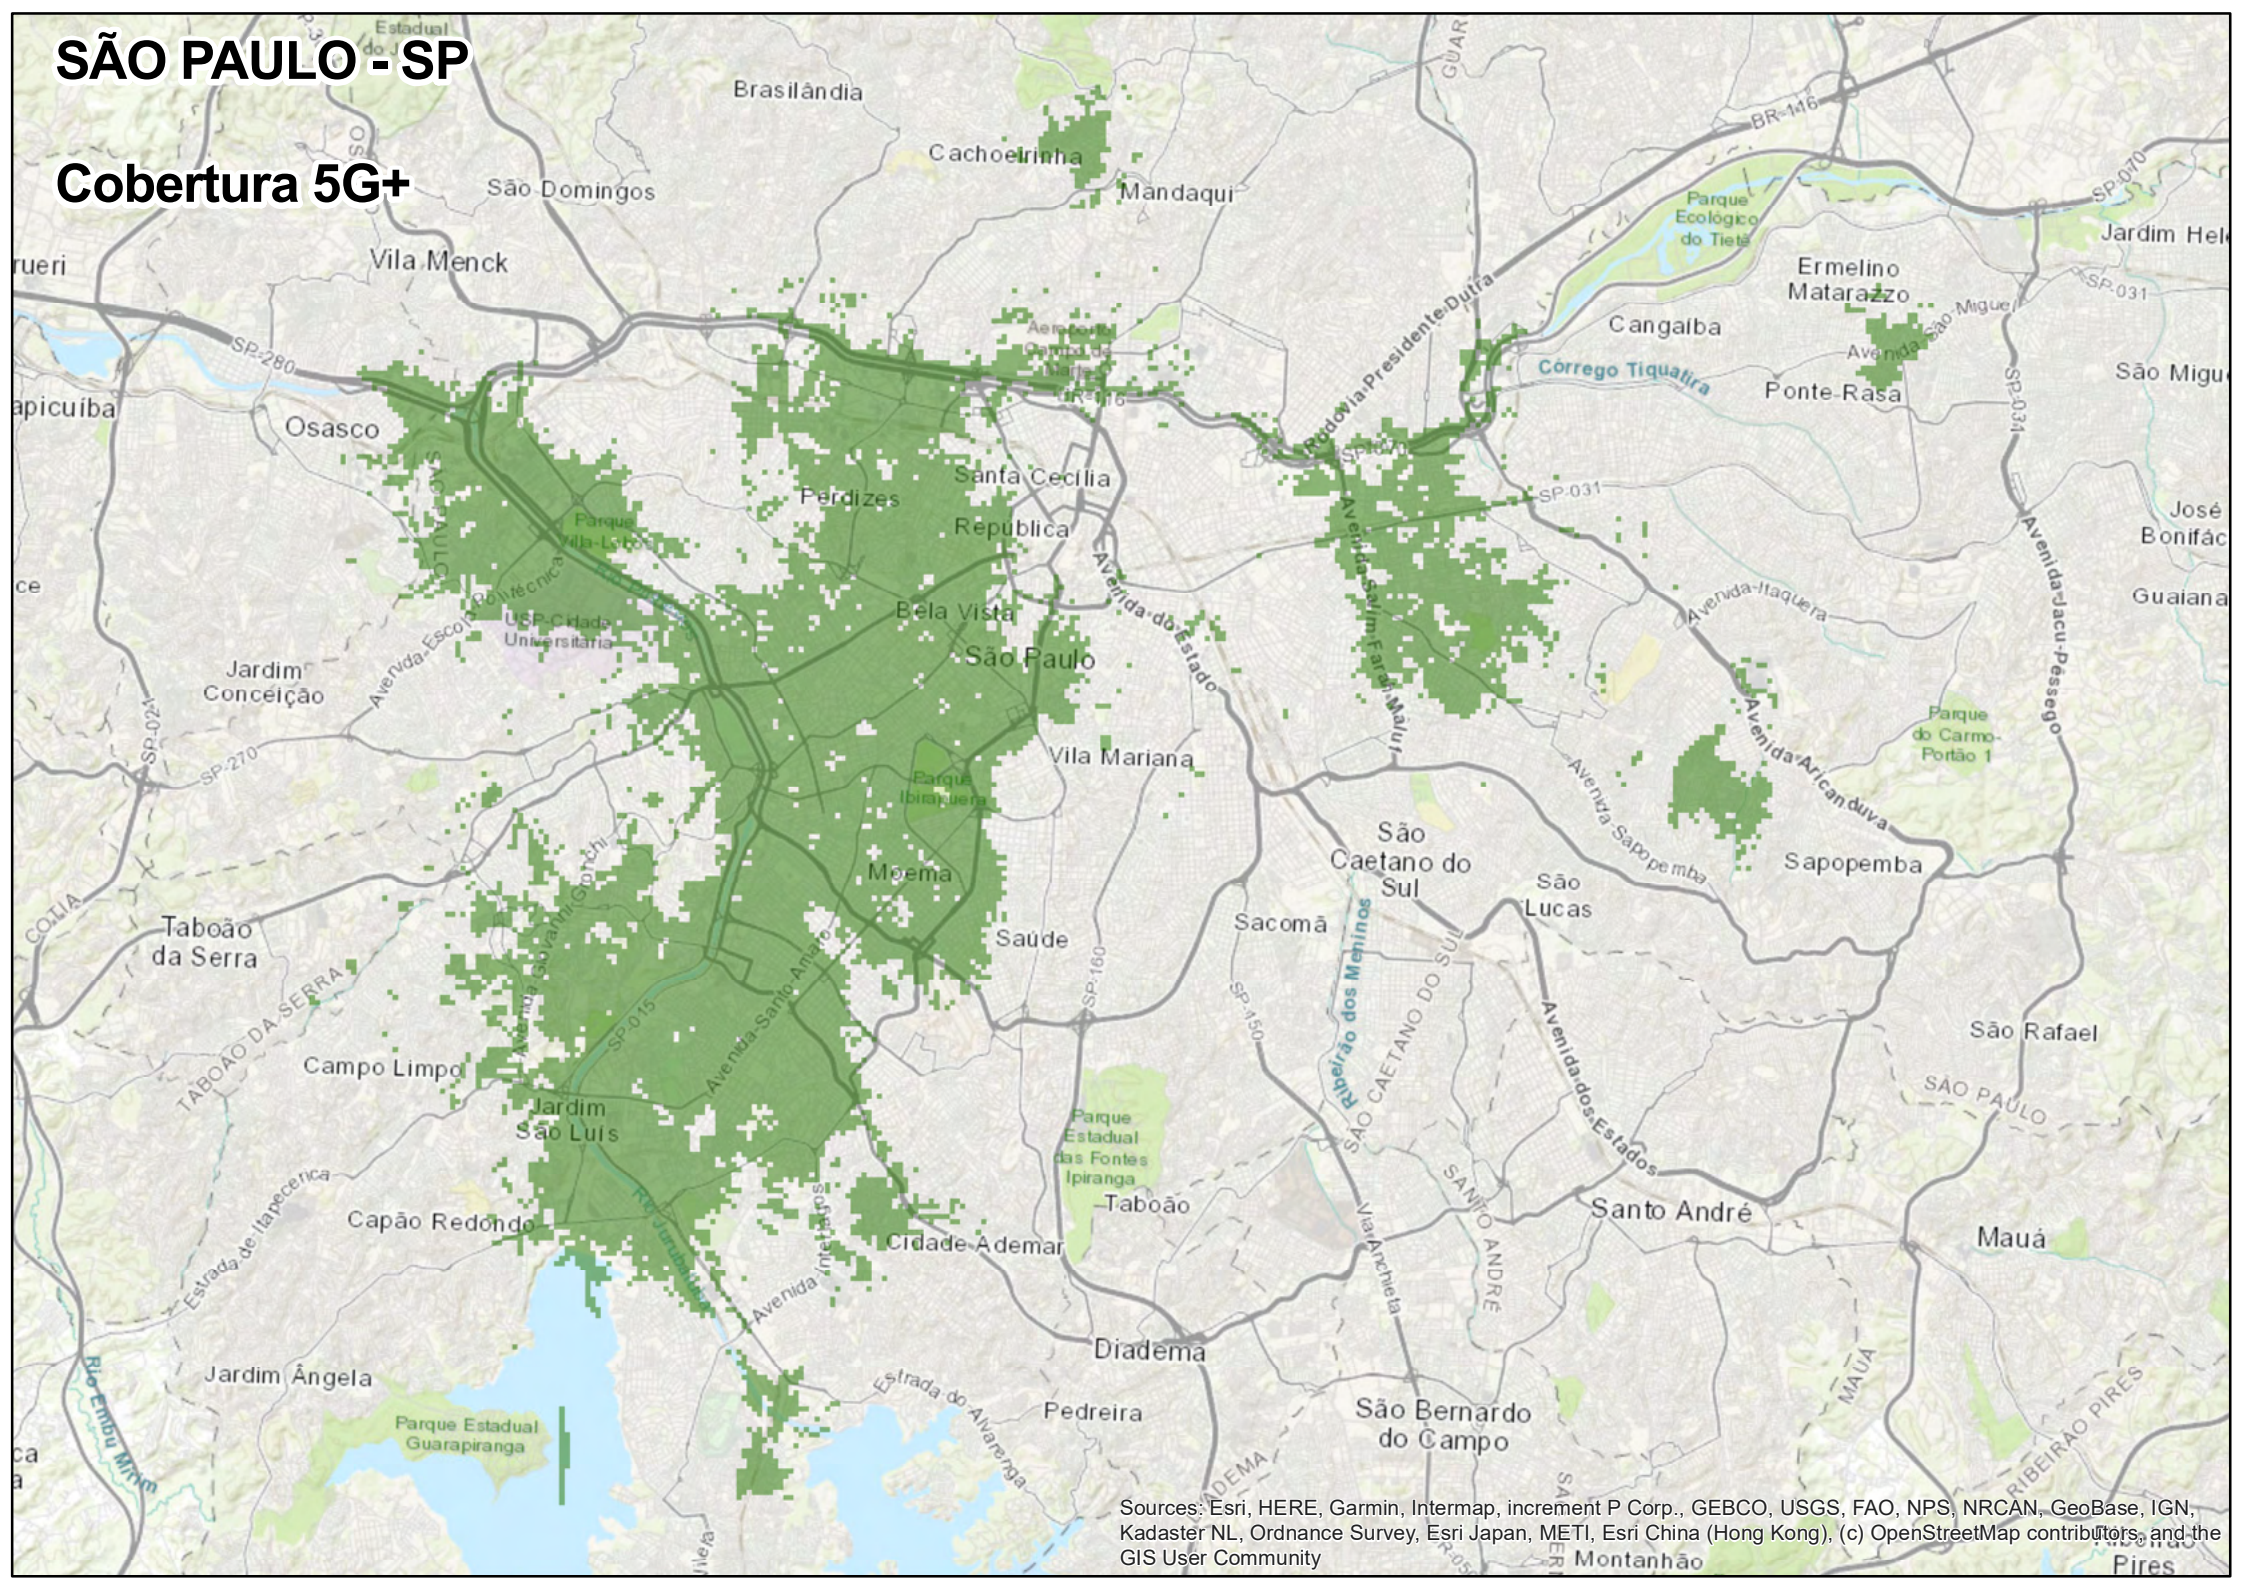

JOÃO PESSOA - PB

Cobertura 5G+

Sources: Esri, HERE, Garmin, Intermap, increment P Corp., GEBCO, USGS, FAO, NPS, NRCAN, GeoBase, IGN, Kadaster NL, Ordnance Survey, Esri Japan, METI, Esri China (Hong Kong), (c) OpenStreetMap contributors, and the GIS User Community

PORTO ALEGRE - RS

Cobertura 5G+

Sources: Esri, HERE, Garmin, Intermap, increment P Corp., GEBCO, USGS, FAO, NPS, NRCAN, GeoBase, IGN, Kadaster NL, Ordnance Survey, Esri Japan, METI, Esri China (Hong Kong), (c) OpenStreetMap contributors, and the GIS User Community

SÃO PAULO - SP

Cobertura 5G+

Sources: Esri, HERE, Garmin, Intermap, increment P Corp., GEBCO, USGS, FAO, NPS, NRCAN, GeoBase, IGN, Kadaster NL, Ordnance Survey, Esri Japan, METI, Esri China (Hong Kong), (c) OpenStreetMap contributors, and the GIS User Community